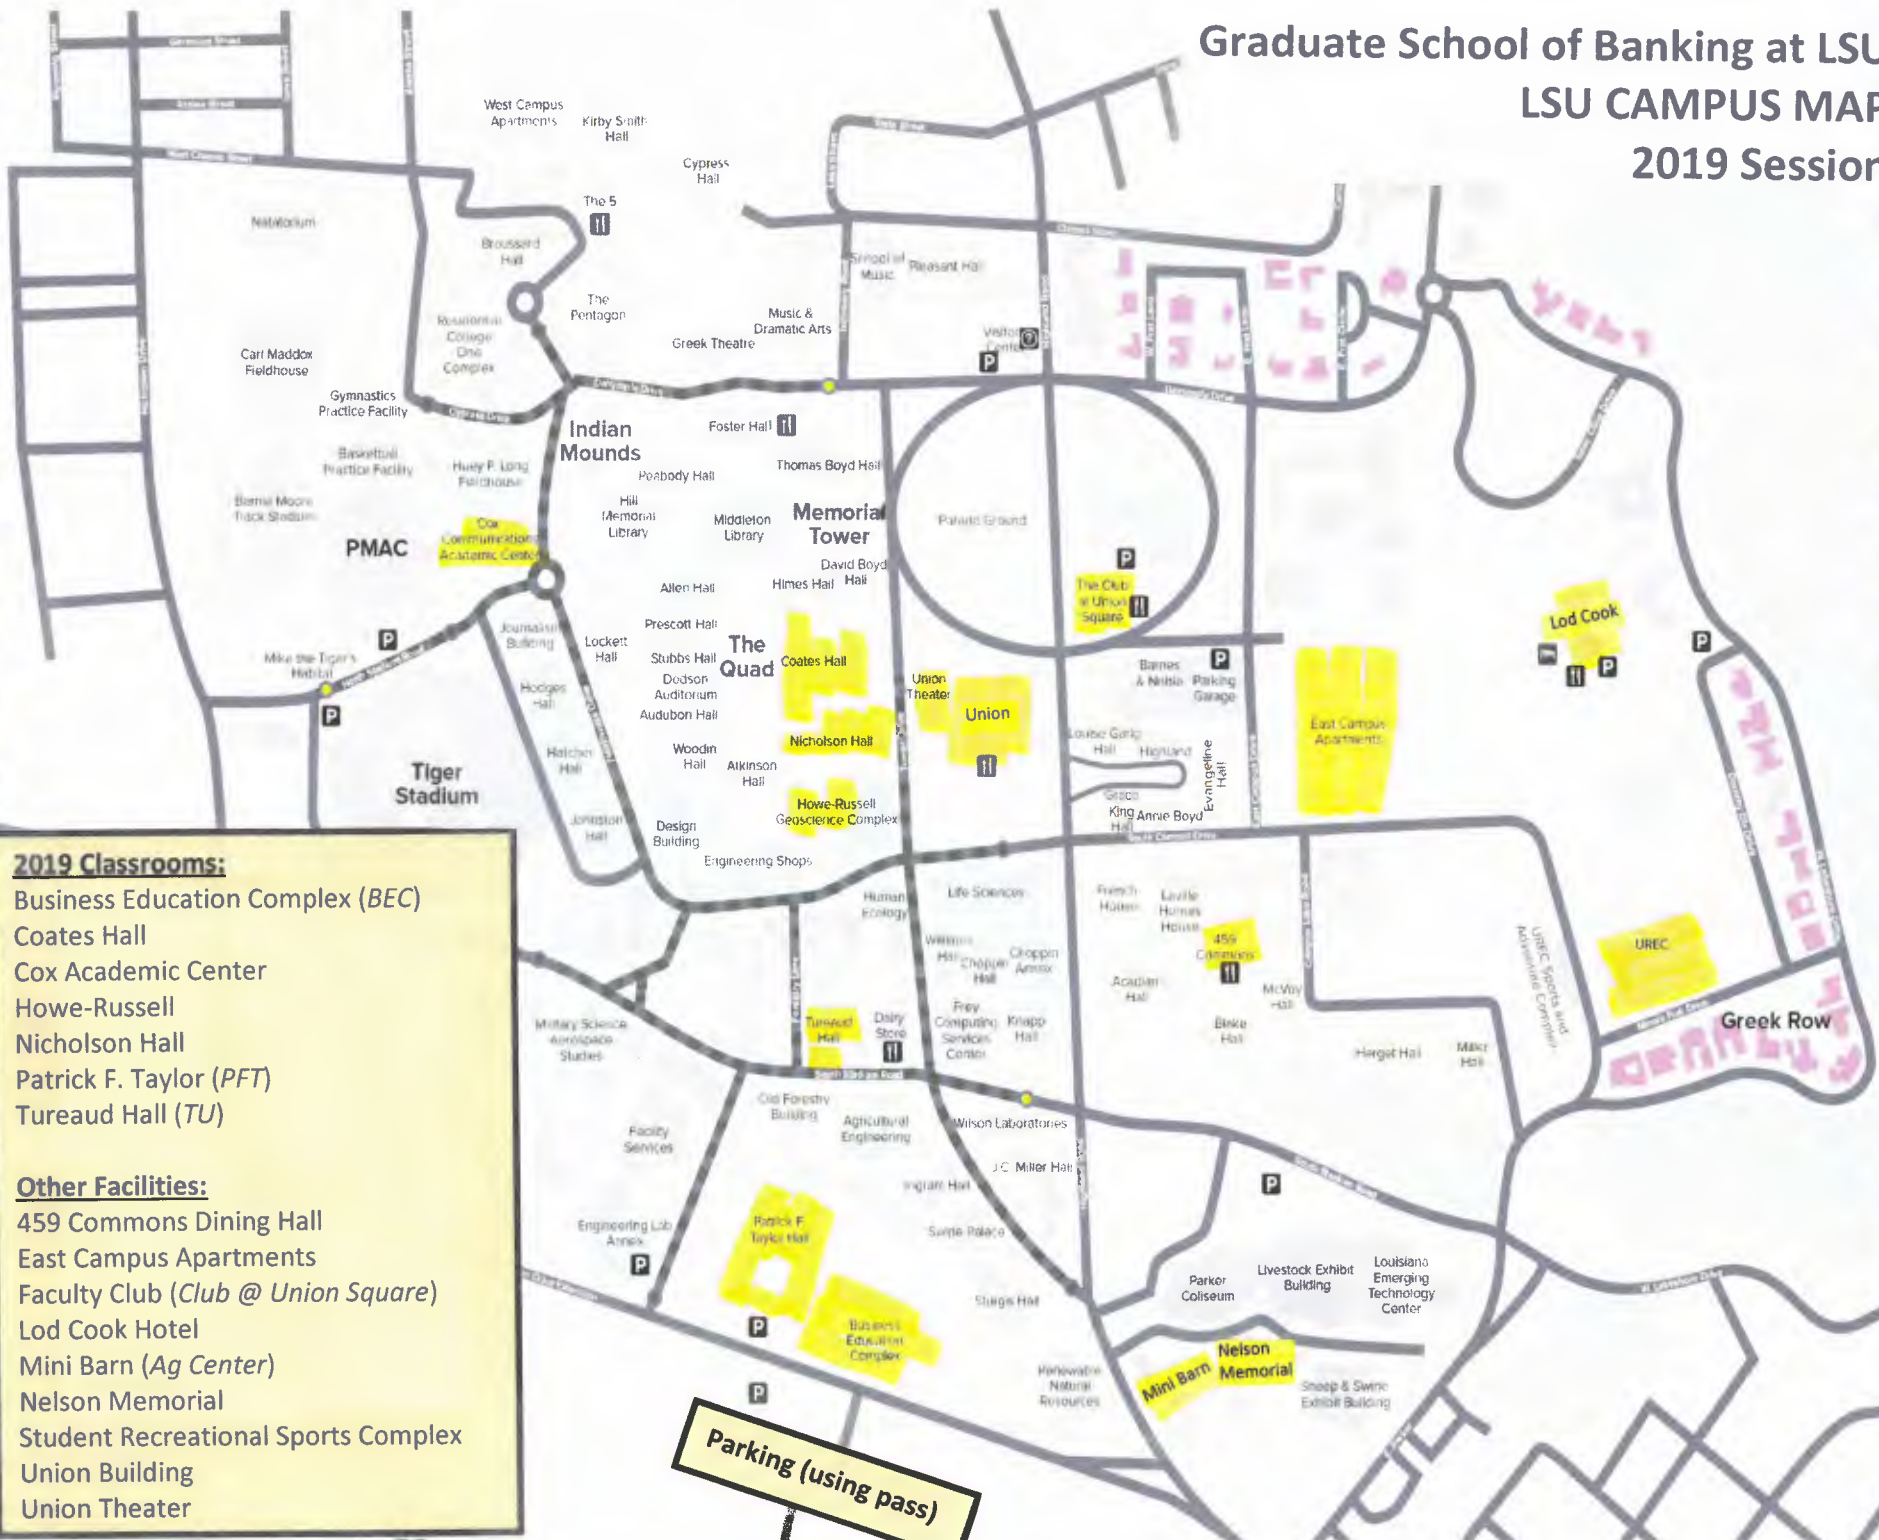

Graduate School of Banking at LSU LSU CAMPUS MAP 2019 Session

2019 Classrooms:

- Business Education Complex (BEC)
- Coates Hall
- Cox Academic Center
- Howe-Russell
- Nicholson Hall
- Patrick F. Taylor (PFT)
- Tureaud Hall (TU)

Other Facilities:

- 459 Commons Dining Hall
- East Campus Apartments
- Faculty Club (Club @ Union Square)
- Lod Cook Hotel
- Mini Barn (Ag Center)
- Nelson Memorial
- Student Recreational Sports Complex
- Union Building
- Union Theater

Parking (using pass)